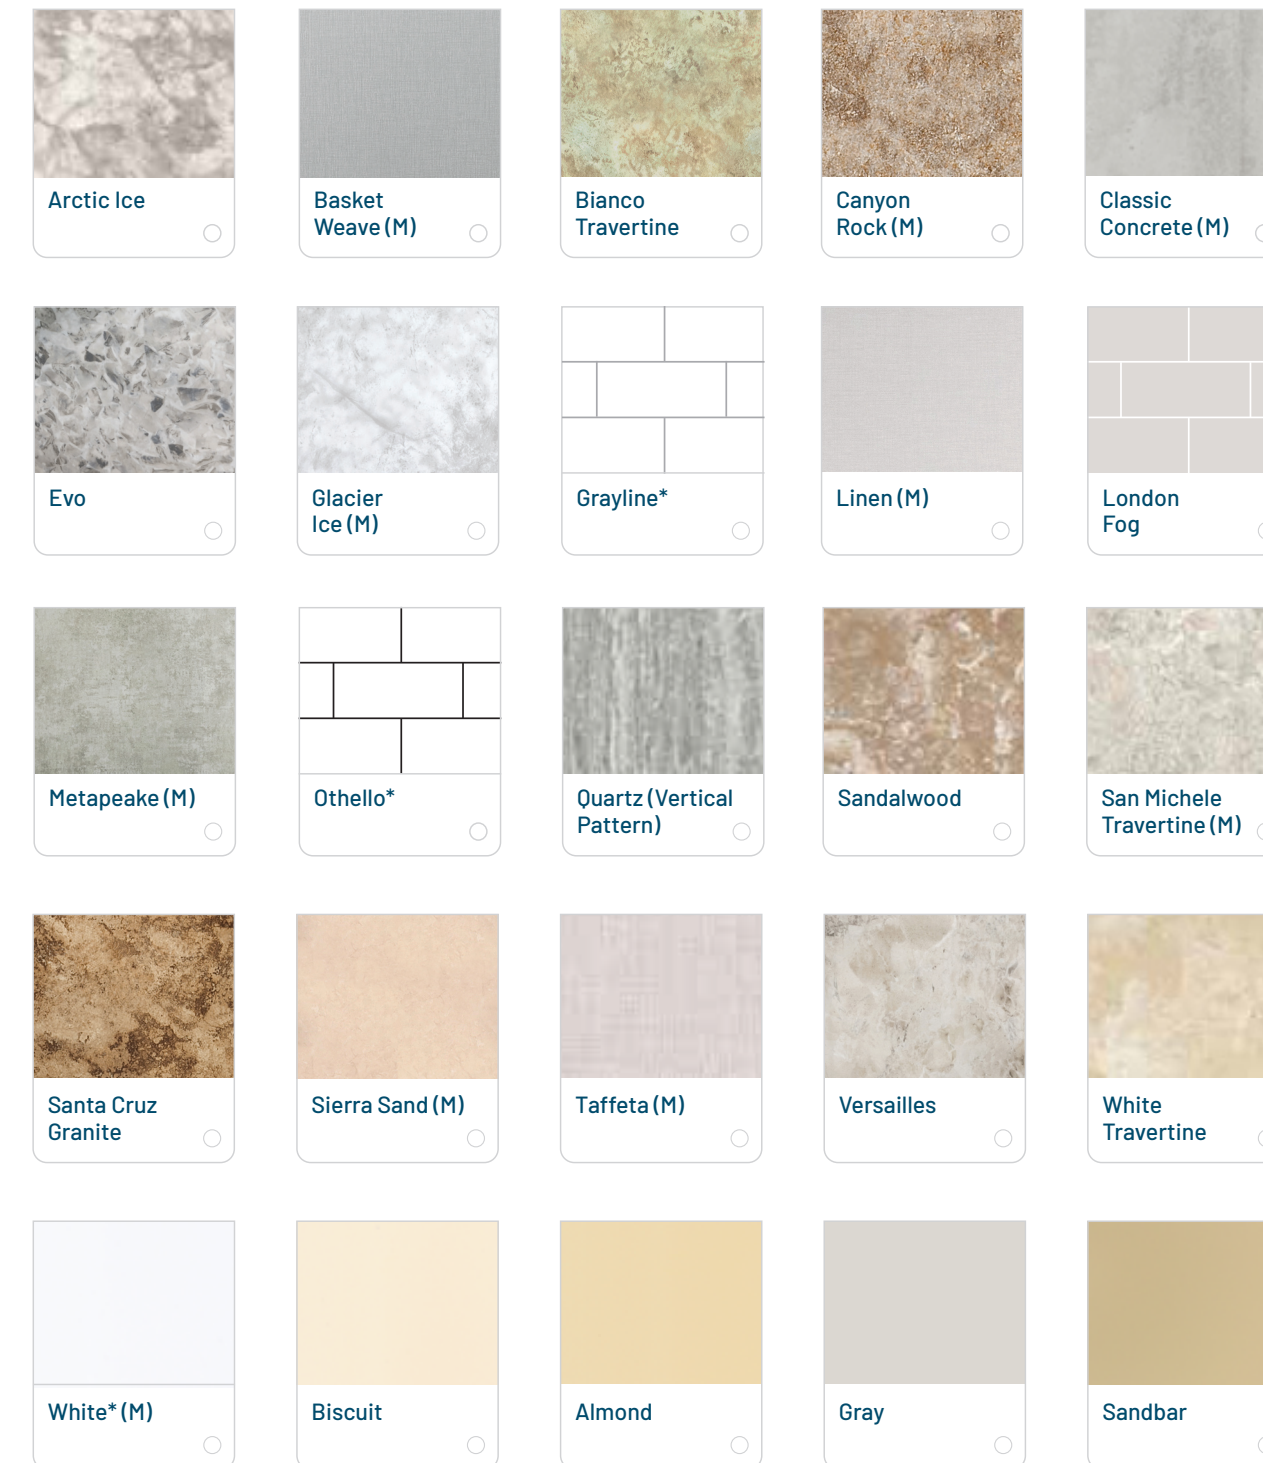

Our Walls:

- Are constructed from durable ABS-backed acrylic
- Provide Microban® antimicrobial protection

Featured Products

- Othello Cobblestone Walls
- White Shower Base
- Matte Black Foot Rest and Shelves
- Delta Matte Black Fixtures
- LA Matte Black Glacier Double Slider Shower Door

Wall Colors

Get the chic, clean look of a smooth wall system that coordinates with all our solid color accessories. Wall Systems are available in patterns and solid colors shown below.

*Offered in both gloss and matte finish. (M) = Matte finish on surface. Actual acrylic walls may vary from colors shown here. Products, colors and specifications are subject to change without notice.